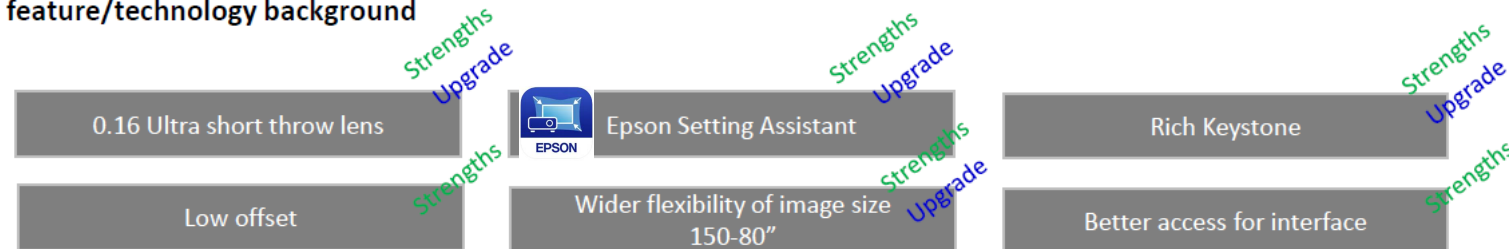

Key feature/technology background

Upgrade: vs LS500
Strengths: vs competitors