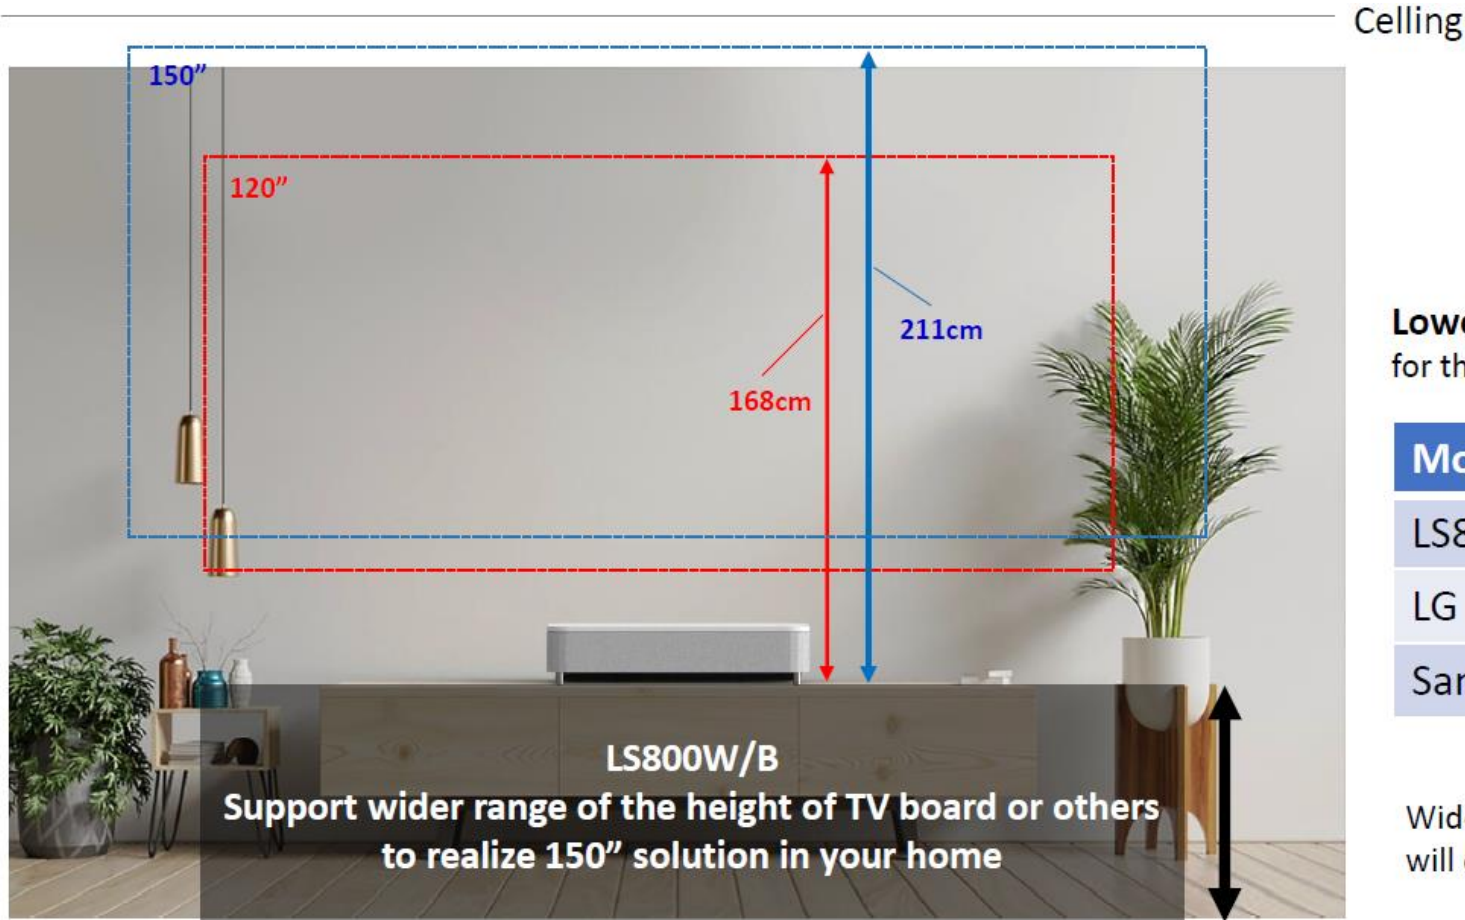

Geringer Offset ermöglicht installation bei niedriger Deckenhöhe

Lowest offset deliver wider installation flexibility
for the height of where projector will be placed

Model	120"	150"
LS800W/B	168cm	211cm
LG HU85LA	175cm	220cm
Samsung LSP9T	175cm	221cm

Wider option for the height of TV board when user will consider as projector location