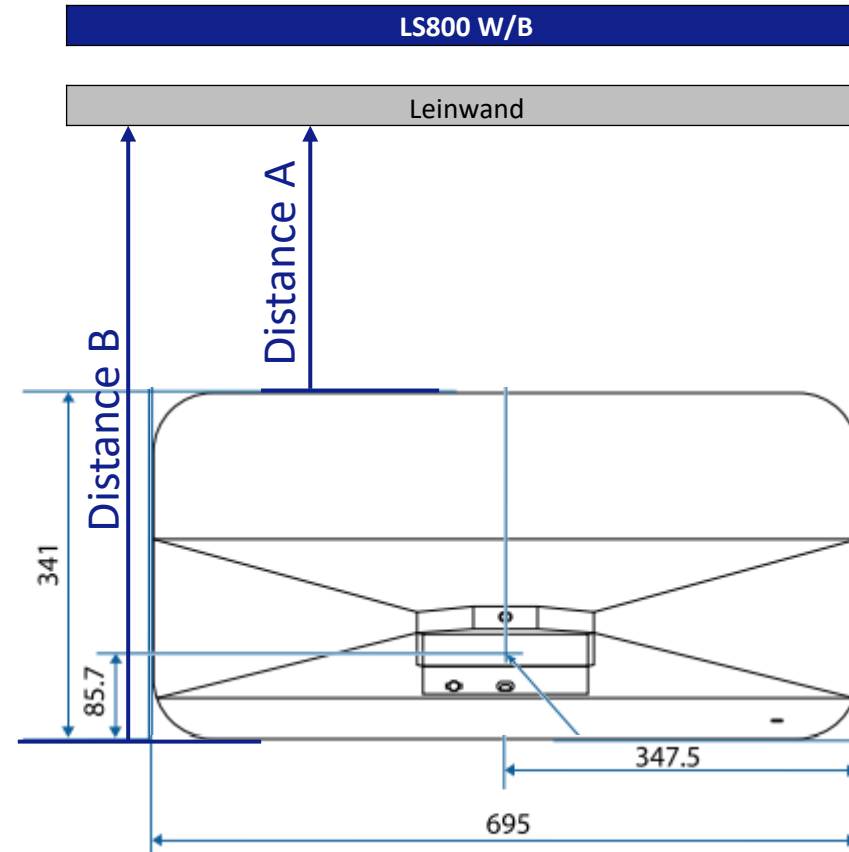

Throw Distance A: Wall to projector Back	LS800 W/B	
80"	2,30 cm	
100"	9,80 cm	
120"	17,30 cm	
150"	28,50 cm	

Throw Distance B: Wall to projector Front	LS800 W/B	
80"	36,37 cm	
100"	43,87 cm	
120"	51,37 cm	
150"	62,57 cm	

Throw Ratio	LS800 W/B	
TR	0,16